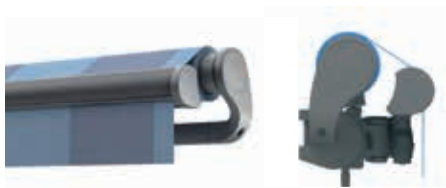

ERHARDT BS

ERHARDT BS is an open folding-arm awning. The fabric valance shields the folding arms from view.