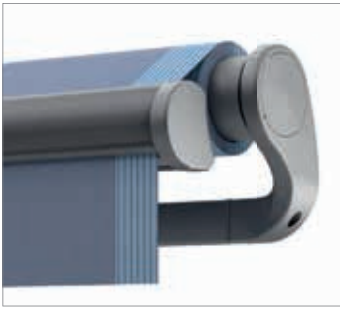

ERHARDT BS SYSTEM

ONE PRODUCT – MANY OPTIONS

Design

The sophistication of the ERHARDT BS lies in its simplicity and the modular concept – the level of protection and the design can be adapted depending on the requirements.

High-quality folding arms

The folding arms, made from extruded aluminium, ensure optimum fabric tension and are equipped with a maintenance-free stainless steel flyer chain as standard.